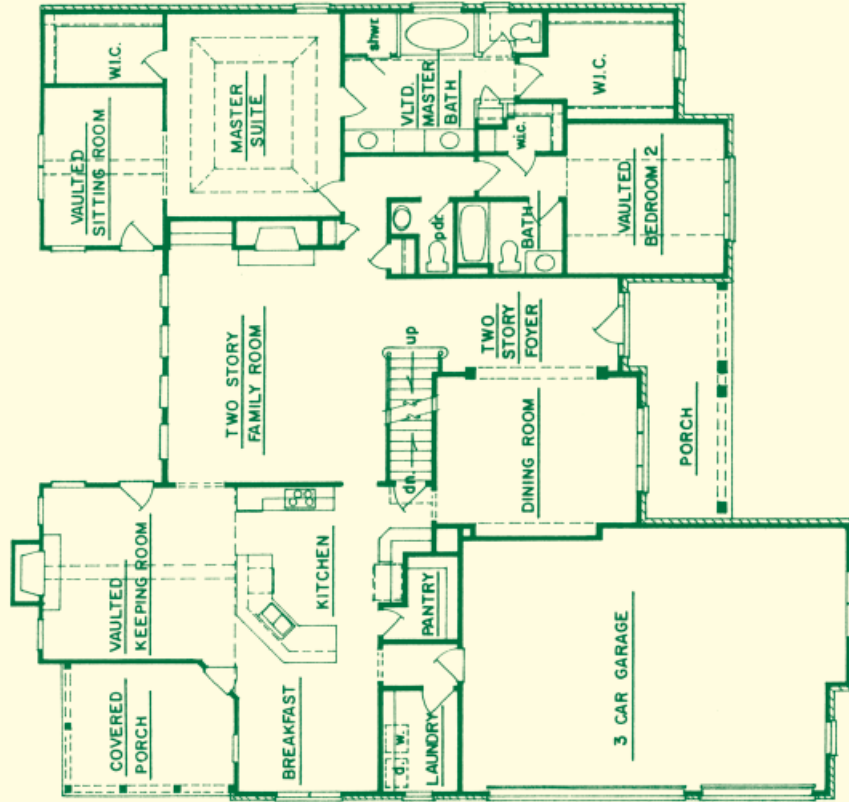

ELEVATION

The McCloud II

The McCloud II
3,687 Sq. Ft.

FLOOR PLAN

FIRST FLOOR

SECOND FLOOR

The McCloud II
3,687 Sq. Ft.

All dimensions are approximate. Information herein is believed to be accurate, but is not warranted and is subject to error, change and withdrawal without notice. See blueprints for actuals.