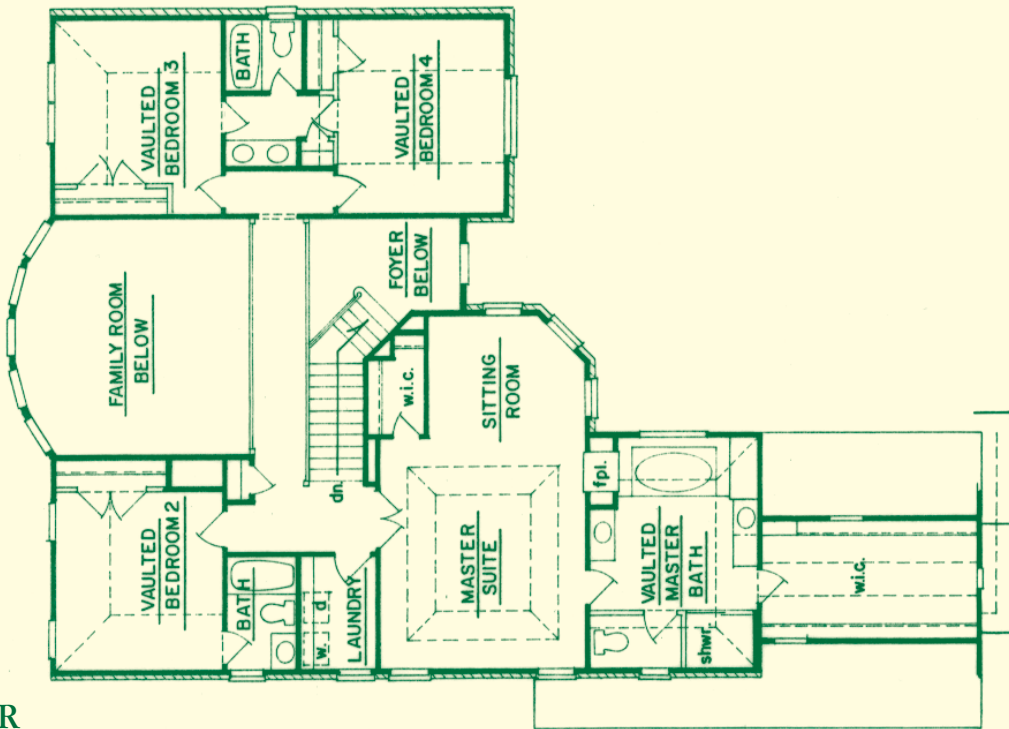

ELEVATION

The Marquette

The Marquette  
3,326 Sq. Ft.

# FLOOR PLAN

## FIRST FLOOR

## SECOND FLOOR