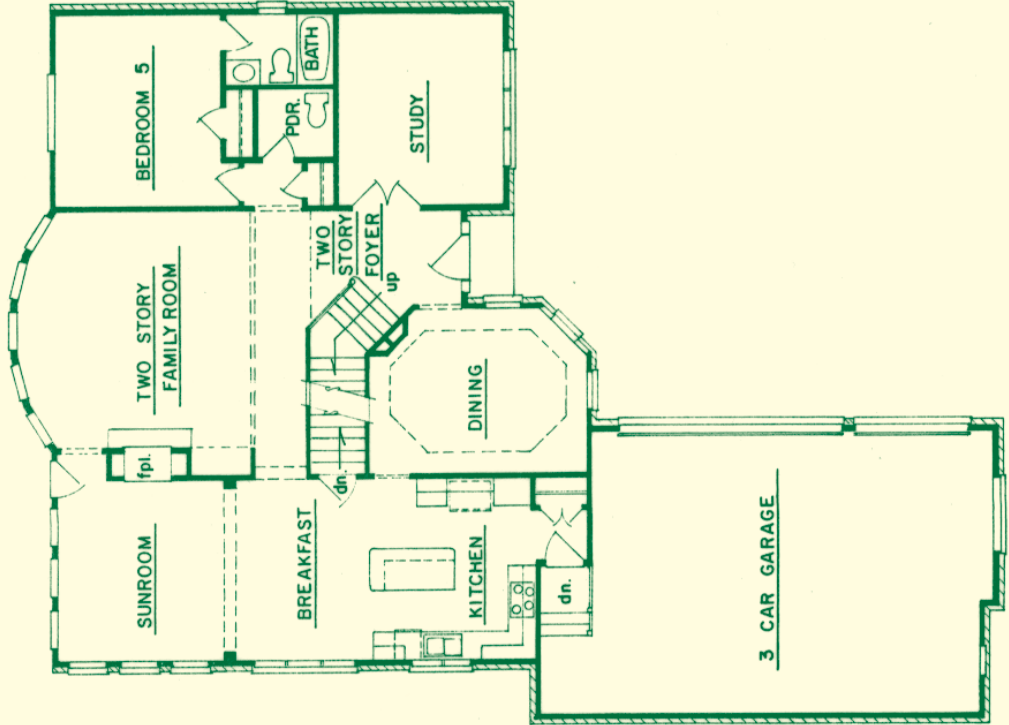

ELEVATION

The Marquette

The Marquette  
3,326 Sq. Ft.

# FLOOR PLAN

## FIRST FLOOR

# The Marquette 3,326 Sq. Ft.

All dimensions are approximate. Information herein is believed to be accurate, but is not warranted and is subject to error, change and withdrawal without notice. See blueprints for actuals.