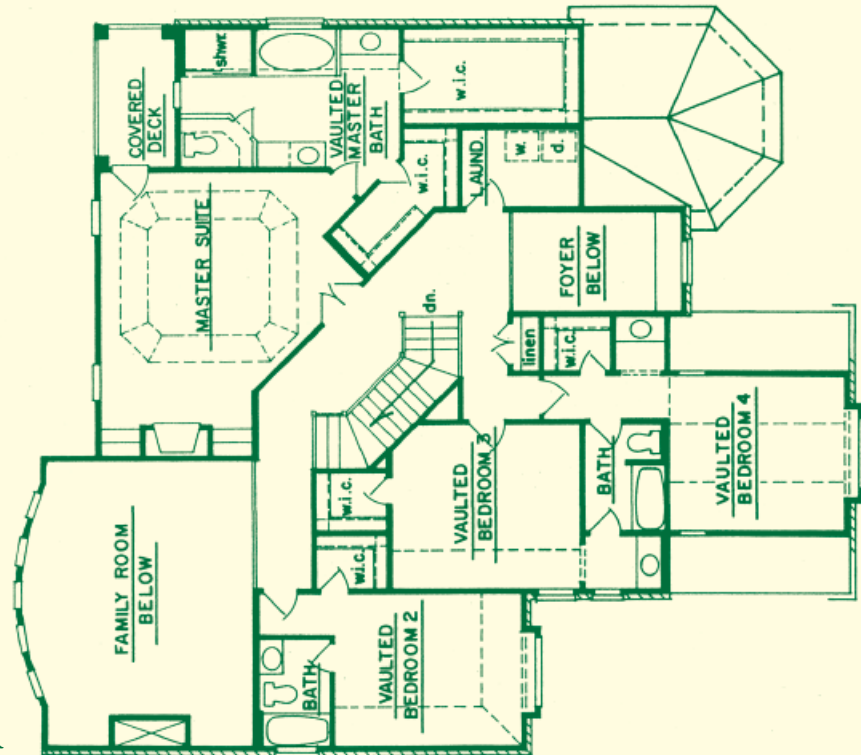

ELEVATION

The Connecticut II

The Connecticut II
3,763 Sq. Ft.

FLOOR PLAN

FIRST FLOOR

SECOND FLOOR

The Connecticut II 3,763 Sq. Ft.

All dimensions are approximate. Information herein is believed to be accurate, but is not warranted and is subject to error, change and withdrawal without notice. See blueprints for actuals.