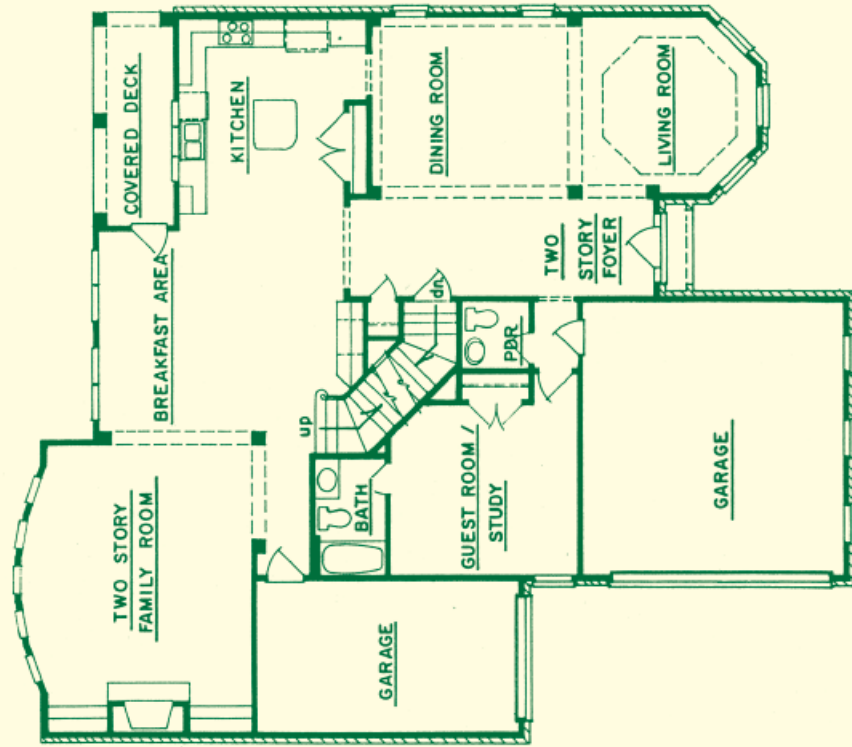

ELEVATION

The Connecticut II

The Connecticut II
3,763 Sq. Ft.

FLOOR PLAN

FIRST FLOOR

SECOND FLOOR

The Connecticut II 3,763 Sq. Ft.

All dimensions are approximate. Information herein is believed to be accurate, but is not warranted and is subject to error, change and withdrawal without notice. See blueprints for actuals.