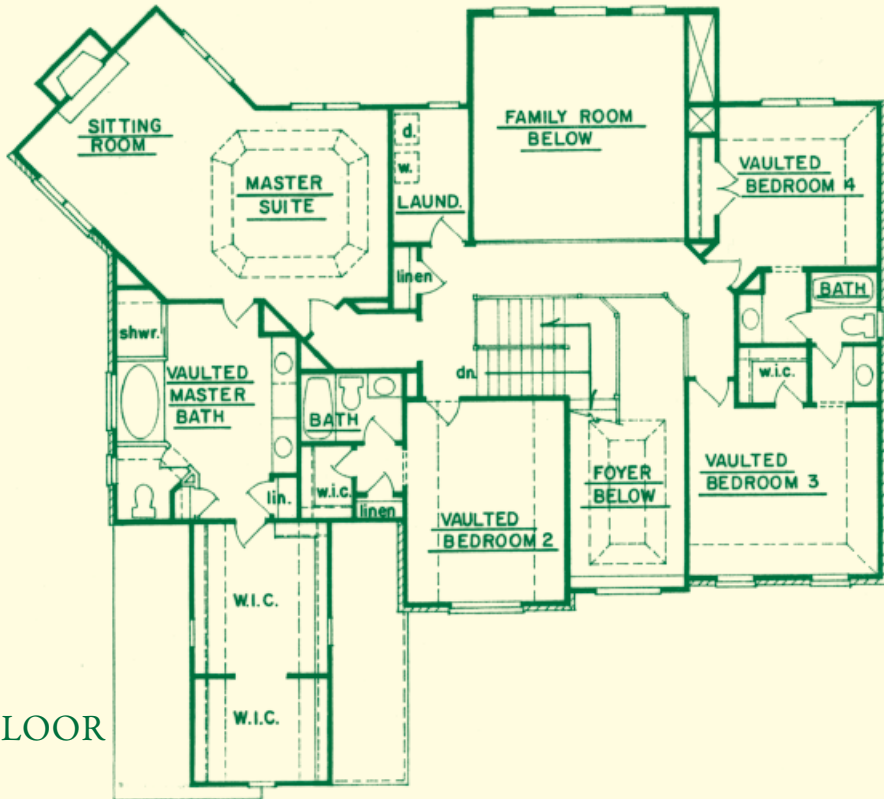

ELEVATION

The Brunswick

The Brunswick
3,910 Sq. Ft.

FLOOR PLAN

FIRST FLOOR

SECOND FLOOR

The Brunswick 3,910 Sq. Ft.

All dimensions are approximate. Information herein is believed to be accurate, but is not warranted and is subject to error, change and withdrawal without notice. See blueprints for actuals.