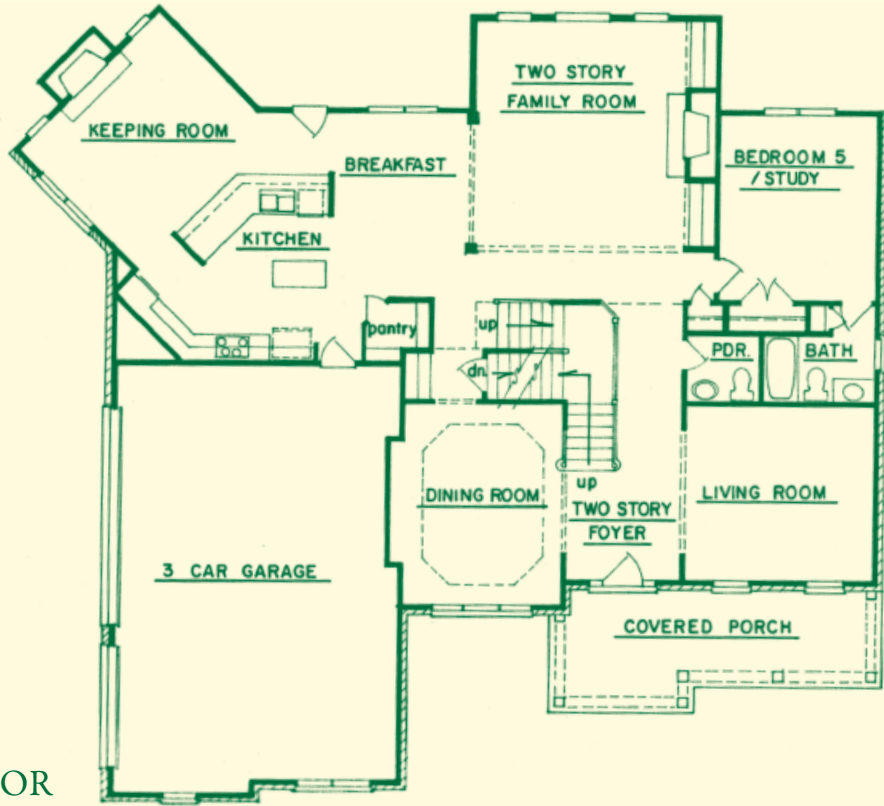

ELEVATION

The Brunswick

The Brunswick
3,910 Sq. Ft.

FLOOR PLAN

FIRST FLOOR

SECOND FLOOR

The Brunswick 3,910 Sq. Ft.

All dimensions are approximate. Information herein is believed to be accurate, but is not warranted and is subject to error, change and withdrawal without notice. See blueprints for actuals.