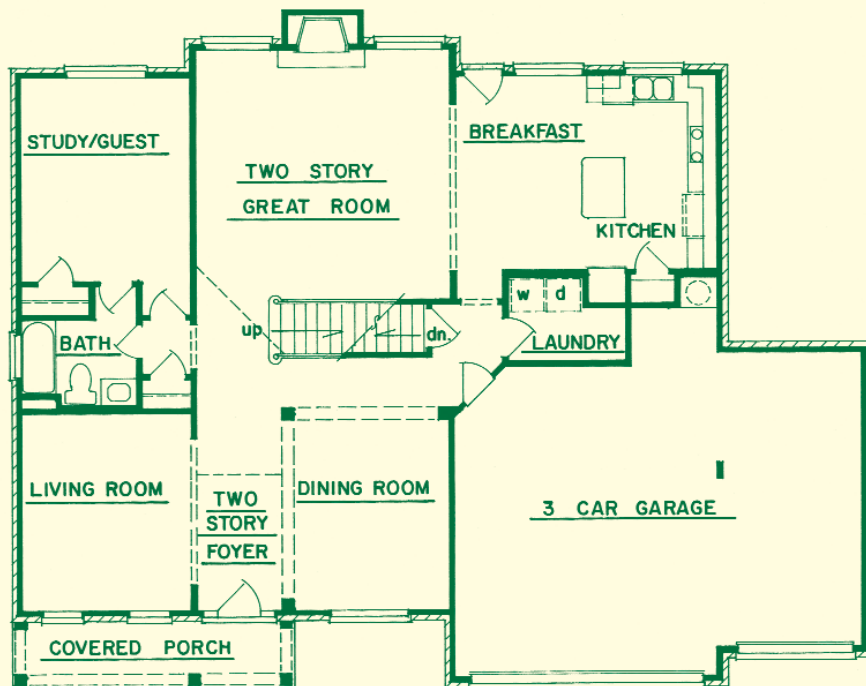

ELEVATION

The Ashley II

The Ashley II
3,260 Sq. Ft.

FLOOR PLAN

FIRST FLOOR

SECOND FLOOR

The Ashley II
3,260 Sq. Ft.

All dimensions are approximate. Information herein is believed to be accurate, but is not warranted and is subject to error, change and withdrawal without notice. See blueprints for actuals.